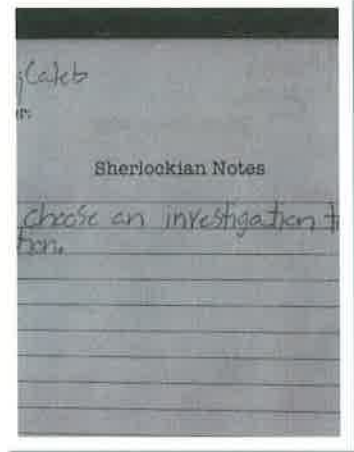

**Shannon Carlisle**

**Sherlockian Training  
at Moore Elementary**

*Classroom Door*

*Hallway Sign*

*Hallway Sign*

*Hallway Decor*

*Crime Scene*

*Sherlockian Notes*

CRIME LAB TESTING	RESULTS	GUILTY?
#1 Brown Stain	dye	Bill
#2 Color Test	yes	Sam
#3 Fingerprints	Tim, Sam, Al	Bill + Jan
#4 Smells	Jan	Jan
#5 Threads	cotton	Bill + Al
#6 Crystals	salt	Bill
#7 Melted Ice Cube Test	yes	Sam, Bill + Jan
#8 Secret Note	William	Bill
#9 Powder Study	Po	Bill + Jan
#10 Tape Lift	Digitizer +	Jan
#11 Footprints	J, B, Al	

*Crime Data*

	Sam	Bill	Jan	Al	Tim
Handwritten notes	✓	✓	✓	✓	✓

*Suspect Chart*

*Bagged Evidence*